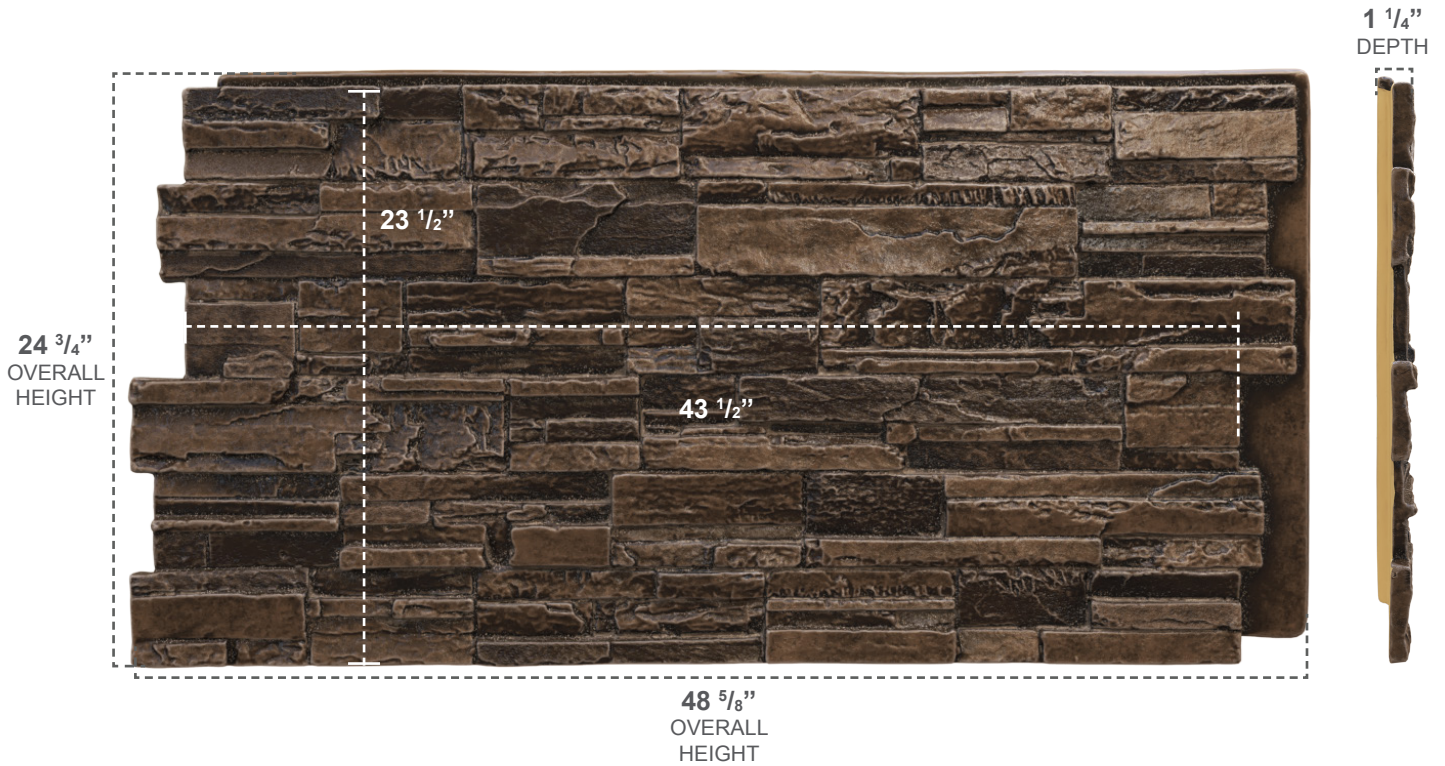

STONEWALL FAUX STONE PANELS CASCADE

COLOR	WIDTH	HEIGHT	DEPTH
WILLOW PEAK	48 ⁵ / ₈ "	24 ³ / ₄ "	1 ¹ / ₄ "

OTHER FINISH OPTIONS

CANYON BROWN

COLFAX

SANDSTONE

SEDONA

SMOKEY RIDGE

.....
OVER 20 MORE
OPTIONS TO
CHOOSE FROM